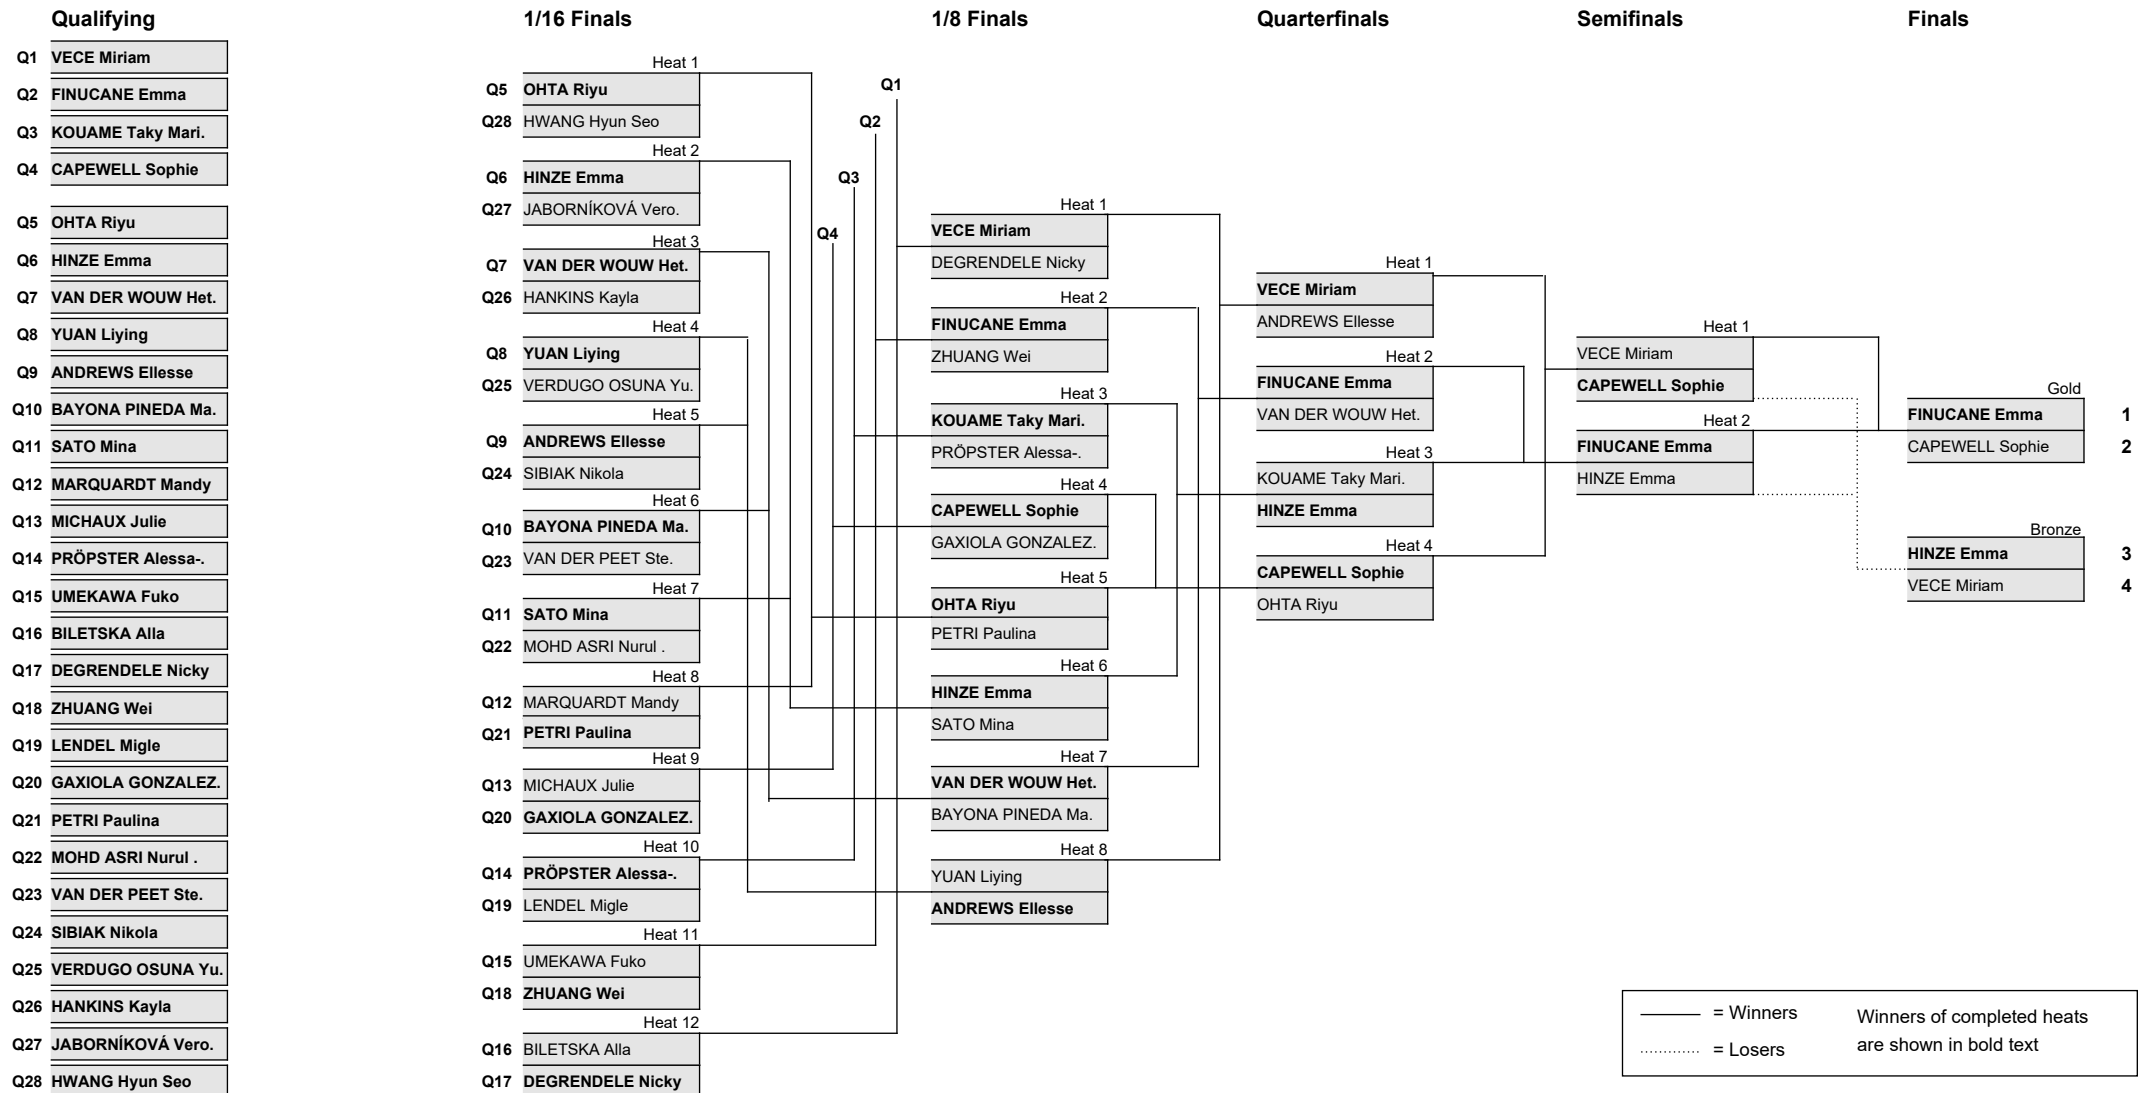

## Women's Sprint / Vitesse femmes

### Results Bracket / Tableau de progression

= Winners  
 = Losers  
 Winners of completed heats are shown in bold text

**LEGEND**  
w Warning